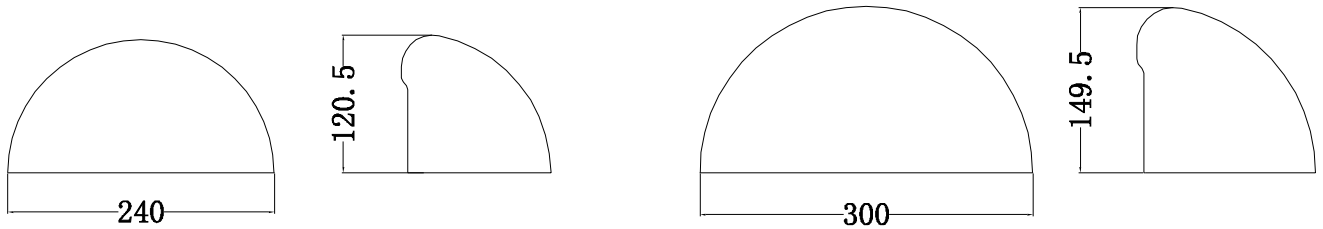

Lumen[®] Light

Bolero midi/maxi

EN60598/CEM2001/108/CE

Power: 230V-50Hz
 IK08-IP20/IP44
 Temp: -20° C/+50° C
 Socked: LED-Platta
 Ligth source: LED 11W/20W
 PC Diffuser/Steel house

Note: Kelvin change switch is placed inside the luminaire, on the back of LED plate.
 Disconnect the power before operation.
 Settings are 3000K/3500K/4000K, factory setting is 3000K.