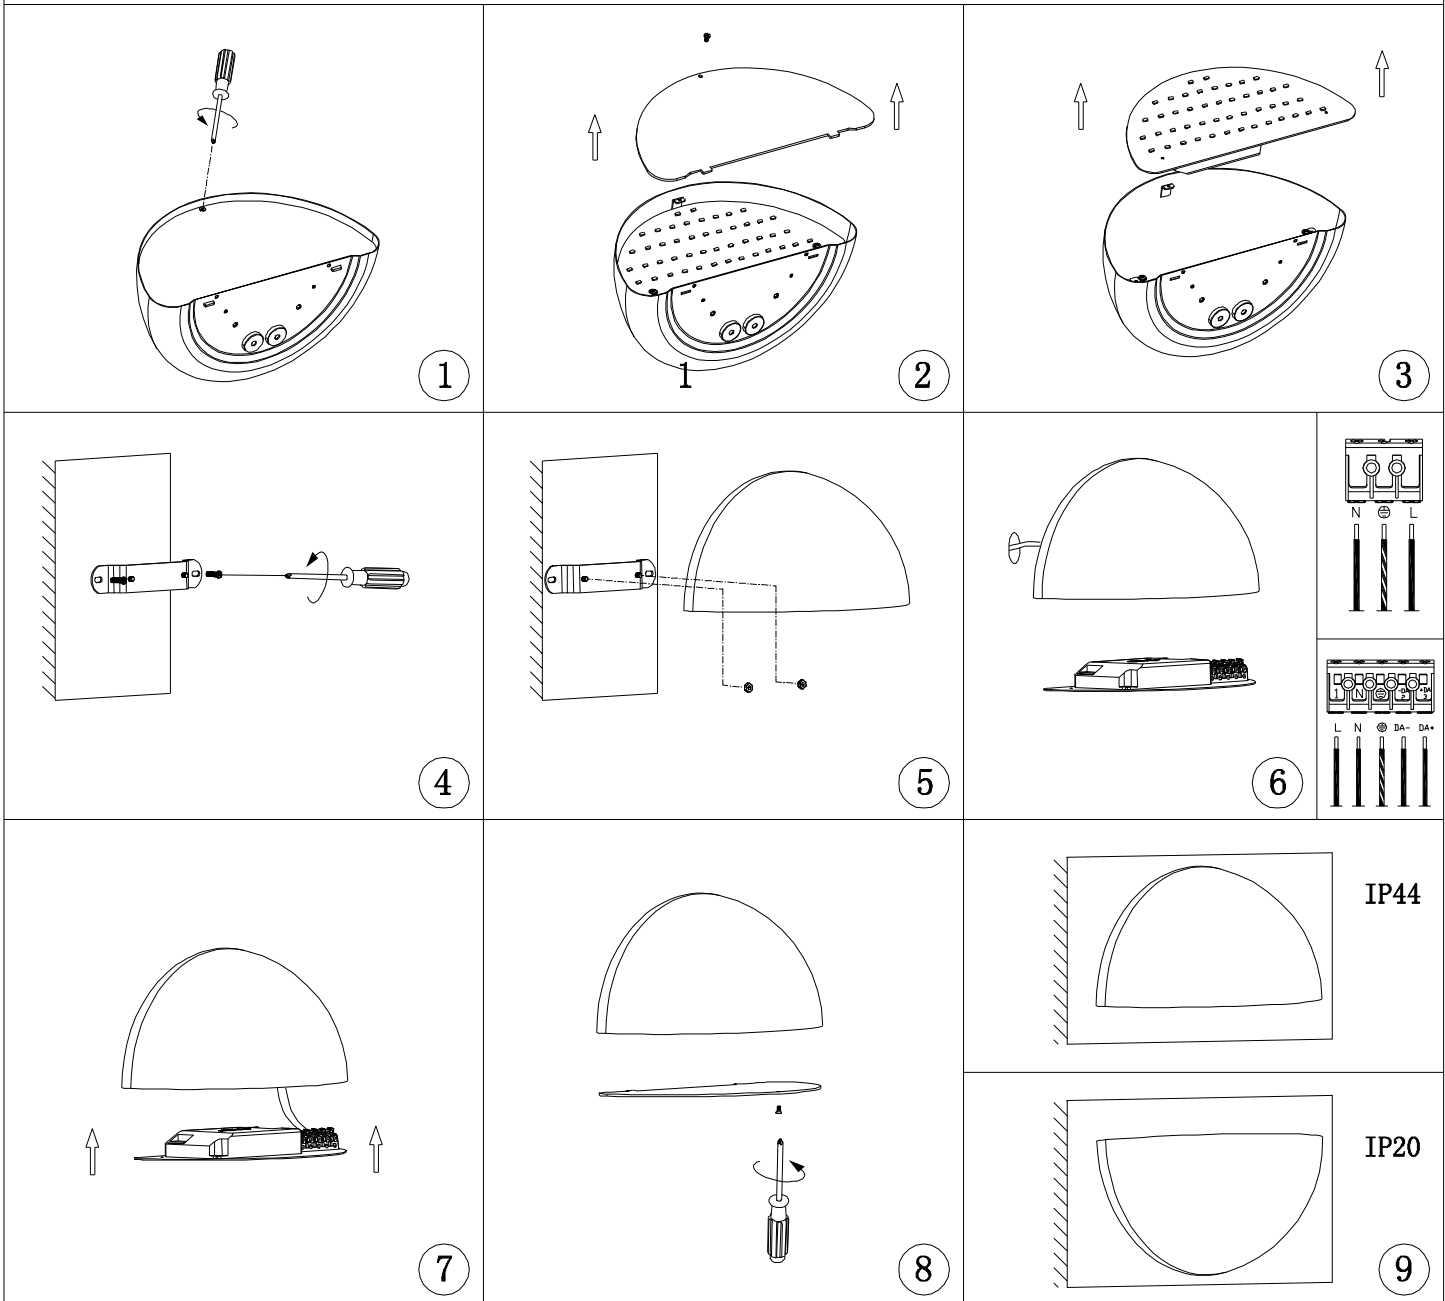

Lumen[®] Light

Bolero midi/maxi

EN60598/CEM2001/108/CE

Power: 230V-50Hz
 IK08-IP20/IP44
 Temp: -20° C/+50° C
 Socked: LED-Platta
 Ligth source: LED 11W/20W
 PC Diffuser/Steel house

Note: Kelvin change switch is placed inside the luminaire, on the back of LED plate.
 Disconnect the power before operation.
 Settings are 3000K/3500K/4000K, factory setting is 3000K.

Lumen[®] Light

Bolero midi/maxi

EN60598/CEM2001/108/CE

Power: 230V-50Hz
 IK08-IP20/IP44
 Temp: -20° C/+50° C
 Socked: LED-Platta
 Ligth source: LED 11W/20W
 PC Diffuser/Steel house

Bolero midi/maxi current setting			
PIN 1	PIN 2	PIN 3	I out (mA)
●	●	●	500
○	●	●	450
●	○	●	400
○	○	●	350
●	●	○	300
○	●	○	250
●	○	○	200
○	○	○	150